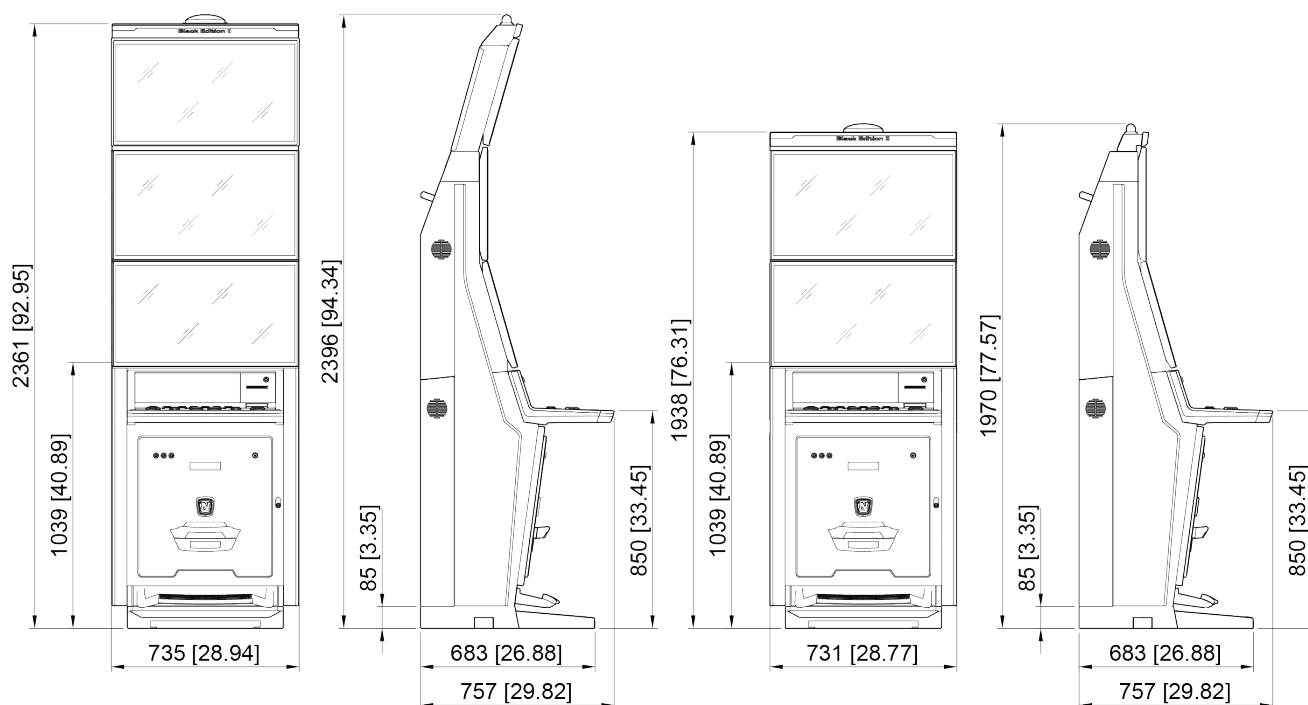

## Technical Data

|                                 |   |
|---------------------------------|---|
| <b>Machine Type</b>             | FV837B  |
| <b>Dimensions in mm [in]</b>    | Depth: 757 [29.82]                            |
| With Topper and Game Light      | Height: 2396 [94.34]<br>Width: 735 [28.94]    |
| With Topper, without Game Light | Height: 2361 [92.95]<br>Width: 735 [28.94]    |
| Without Topper, with Game Light | Height: 1970 [77.57]<br>Width: 731 [28.77]    |
| Without Topper and Game Light   | Height: 1938 [76.31]<br>Width: 731 [28.77]    |
| <b>AC Line Voltage</b>          | 100–240 V~ 50/60 Hz, 3.8/1.9 A                |
| <b>Power Consumption</b>        | 350 W   |
| <b>Ambient Temperature</b>      | 10–35 °C                                      |
| <b>Ambient Humidity</b>         | 30–80 % relative humidity<br>(non-condensing) |