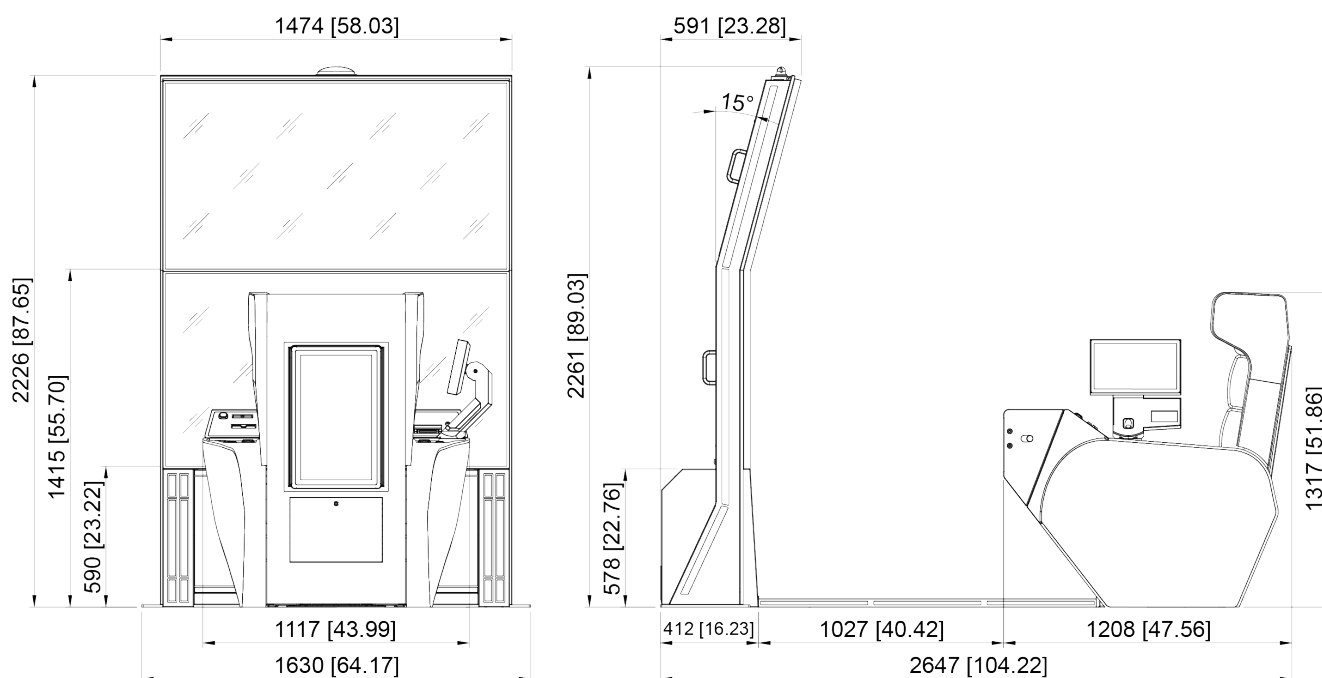

Technical Features

Symbolic Picture

Cabinet Type	Arrangement (A)		
Top Light	Game light (horizontal, 3 colors)		
Monitor	D36: 2 TFT 65" (16:9) C91: 1 TFT 23.8" (16:9) positioned at the back of the chair for promotional purposes only		
Cash Handling			
Bill Validator	iVIZION-100-SS, MEI SCNxxxx (Cashflow), UBA-1x-SS, UBA Pro		
Printer	Epic 950*, Epic Edge, GEN2 Universal*, GEN5		
NBS**	Futronic FS84, Futronic FS85, NBS-IRM		
Mainboard	Platform	Abbr.	Game Content
	COBRA	CB	GGA, NOVO LINE, SWA
Player Panel	With 15.6" PCAP TouchDeck and buttons		
Sound	2 full range loudspeakers, Soundbox UNI and Novo Soundbox		
Multimedia Chair	C91 VIPER		

* EOL = End of Life

** NBS = Technologies for Casino Management

Technical Data

Machine Type	FAD36 C91
Dimensions in mm [in]	Width: 1630 [64.17] Depth: 2647 [104.22]
D36 with Top Light	Height: 2261 [89.03]
D36 without Top Light	Height: 2226 [87.65]
C91 Multimedia Chair	Width: 1117 [43.99] Depth: 1208 [47.56] Height: 1317 [51.86]
AC Line Voltage	100–240 V~ 50–60 Hz, 11/5.5 A
Power Consumption	900 W
Ambient Temperature	10–35 °C
Ambient Humidity	30–80 % relative humidity (non-condensing)