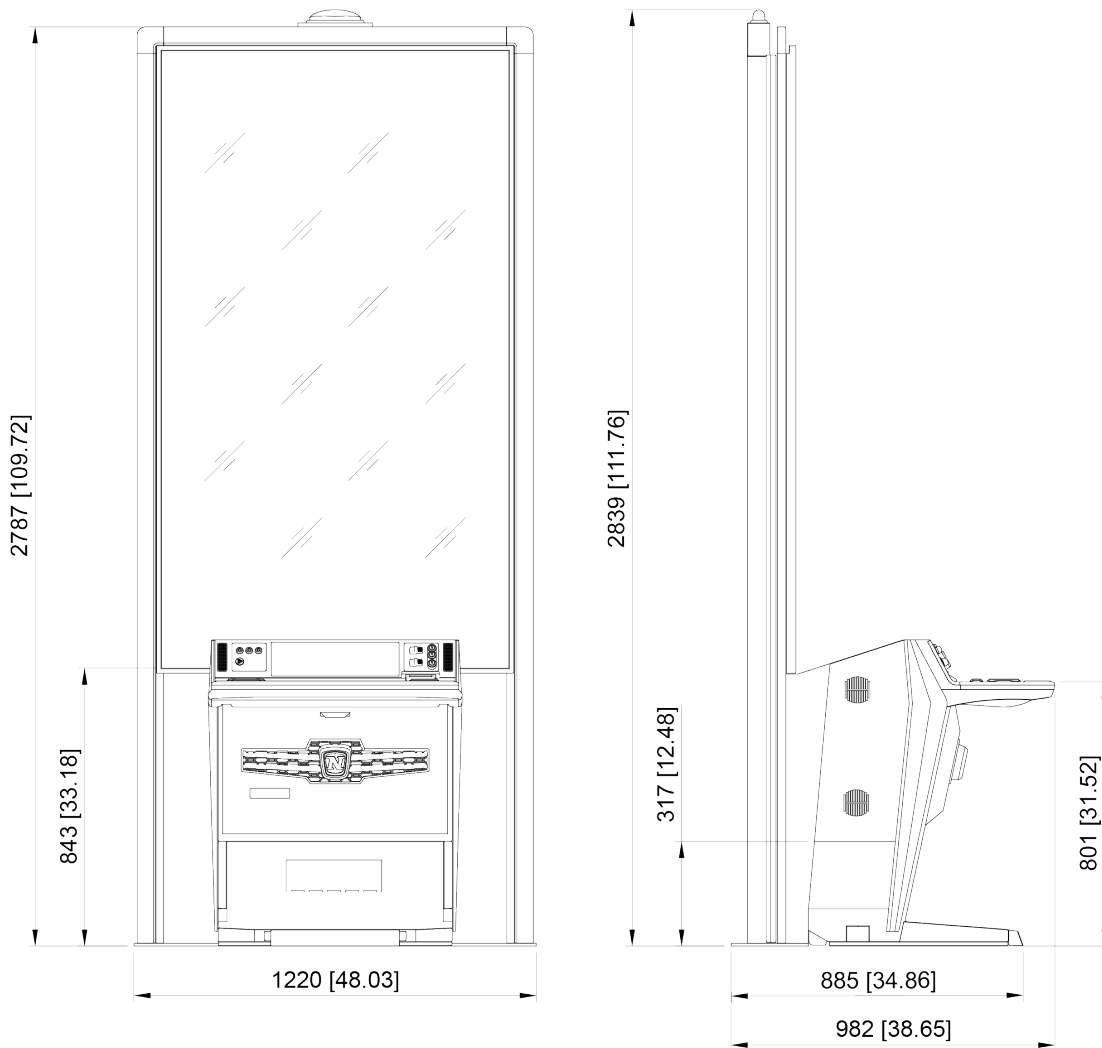

Technical Features

Symbolic Picture

<b>Cabinet Type</b>	Arrangement (A)		
<b>Top Light</b>	Game light (horizontal, 3 colors)		
<b>Monitor</b>	With 1 TFT 85" (16:9)		
<b>Cash Handling</b>			
Bill Validator	iVIZION-100-SS, MEI SCNxxxx (Cashflow), MEI SCNMxxxx (Cashflow), UBA-1x-SS, UBA Pro		
Printer	Epic 950*, Epic Edge, GEN 2*, GEN5		
<b>NBS**</b>	Futronic FS84, Futronic FS85, NBS-IRM		
<b>Player Tracking</b>	Available and customizable		
<b>Mainboard</b>	<b>Platform</b>	<b>Abbr.</b>	<b>Game Content</b>
	COBRA	CB	GGA, Impera, NOVO LINE
	FireFox II	FF2	Impera, NOVO LINE
<b>Player Panel</b>	With 15.6" PCAP TouchDeck		
<b>Sound</b>	2 full range loudspeakers and Novo Soundbox		
<b>Multimedia Chair</b>	D02 MAMBA		

## Technical Data

<b>Machine Type</b>	FA330 D50
<b>Dimensions in mm [in]</b>	Width: 1220 [48.03] Depth: 982 [38.65]
D50 with Top Light	Height: 2839 [111.76]
D50 without Top Light	Height: 2787 [109.72]
<b>AC Line Voltage</b>	100–240 V~ 50–60 Hz, 3.8/1.9 A
<b>Power Consumption</b>	350 W
<b>Ambient Temperature</b>	10–35 °C
<b>Ambient Humidity</b>	30–80 % relative humidity (non-condensing)