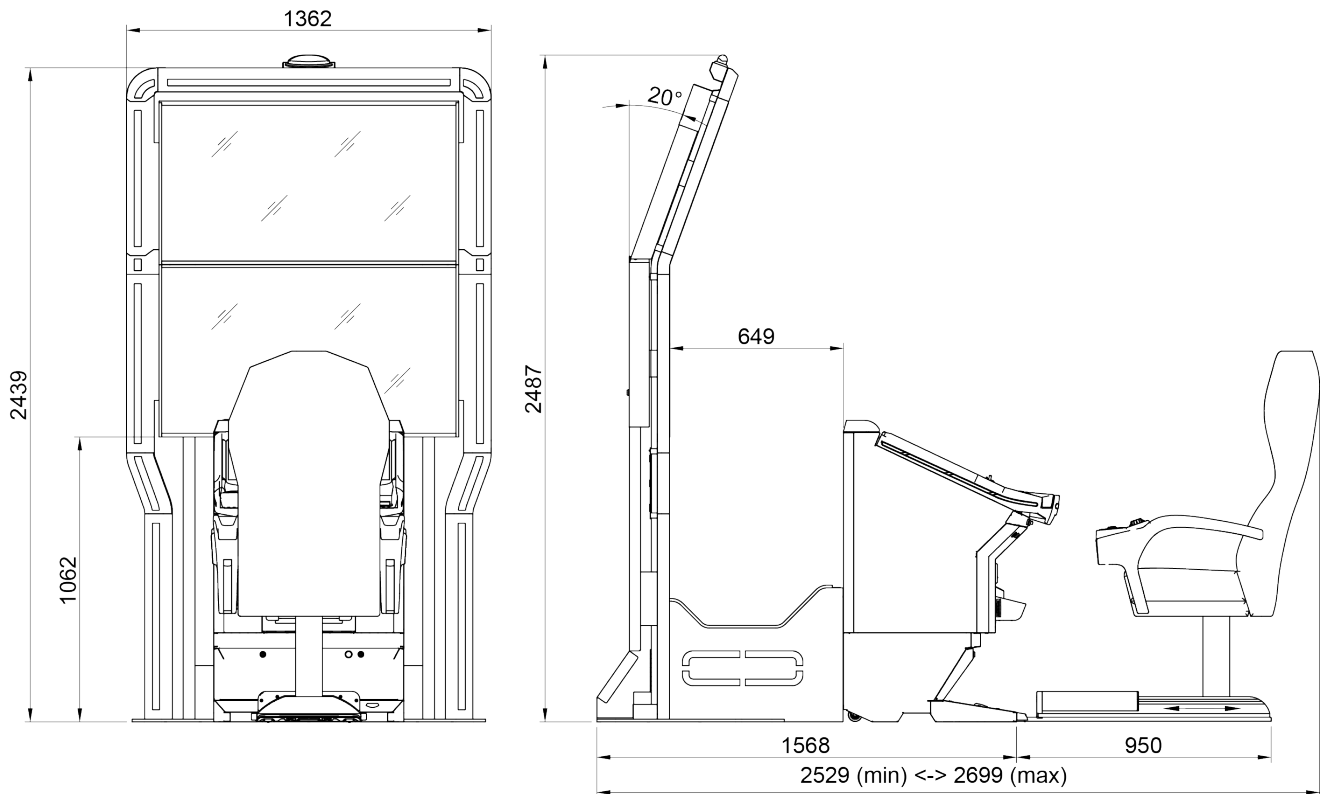

Technical Features

Symbolic Picture - FA880 C05

Symbolic Picture - C13 COBRA

Symbolic Picture - D02 MAMBA

Cabinet Type	Slant Top (SL)
Top Light	Game light (horizontal, 3 colors)
Monitor	2 TFT 50" (16:9)
Indicator Panel	Individual perspex plate with a centered N-LOGO
Gaming Machine	FV880 (for further information see data sheet FV880)
Multimedia Chair	C13 COBRA or D02 MAMBA
Sound	2 full range loudspeakers in the headrest
Volume Regulator	Available in the left armrest
Select Game Button	Available in the left armrest
Extra Start / Take Win Button	Available in the right armrest
Gamble Bet Buttons	Available in the right armrest

Technical Data

Machine Type	FA880 C05: FV880, FSC05, C13 or D02
Dimensions	Width: 1362 mm Depth: 2529 mm (min) Depth: 2699 mm (max)
FSC05 with Game Light	Height: 2487 mm
FSC05 without Game Light	Height: 2439 mm
FSC05 with FV880	Depth: 1568 mm
C13 COBRA Chair	Depth: 950 mm
Power Supply	230 V~ / 50 Hz / 2.8 A 120 V~ / 60 Hz / 5.6 A
Power Consumption	450 W
Ambient Temperature	10–35 °C
Ambient Humidity	30–80% (non-condensing)