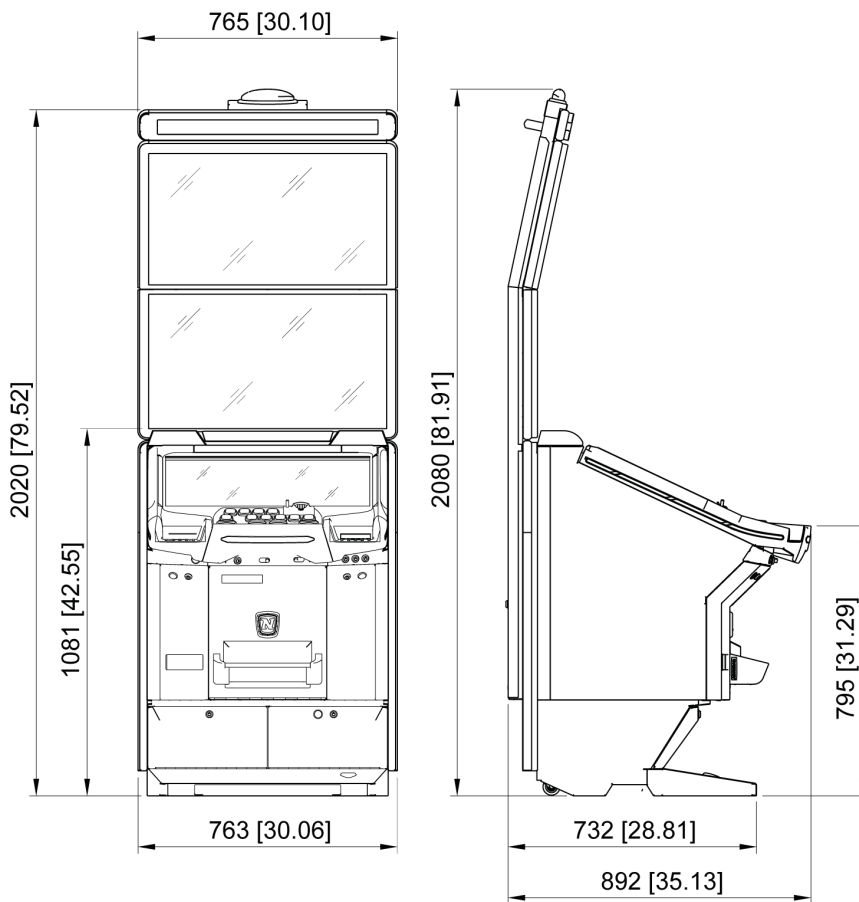

Technical Features

Symbolic Picture

Cabinet Type	Slant Top (SL)		
Top Light	Game light (horizontal, 3 colors)		
Monitor	1 TFT 27" (16:9) PCAP Touch and 2 TFT 32" (16:9)		
Cash Handling			
Bill Validator	iVIZION-100-SS, MEI SCNxxxx (Cashflow), UBA-1x-SS		
Coin Validator	Condor Premier, NRI G-13.mft USB		
Ticket Printer	Epic 950, GEN 2*, GEN5		
Player Tracking	Available and customizable		
Mainboard	Platform	Abbr.	Game Content
	FireFox II	FF2	Impera, NOVO LINE™, Octavian
Player Panel	With buttons		
Sound	2 full range loudspeakers and 1 subwoofer		
Extra Start Button	Available in the footrest		

* EOL = End of Life

Technical Data

Machine Type	FV880A
Dimensions in mm [in]	Width: 763 [30.06] Depth: 892 [35.13]
With Top Light	Height: 2080 [81.91]
Without Top Light	Height: 2020 [79.52]
Power Supply	230 V~ / 50 Hz / 1.9 A
Power Consumption	350 W
Ambient Temperature	10–35 °C
Ambient Humidity	30–80% (non-condensing)