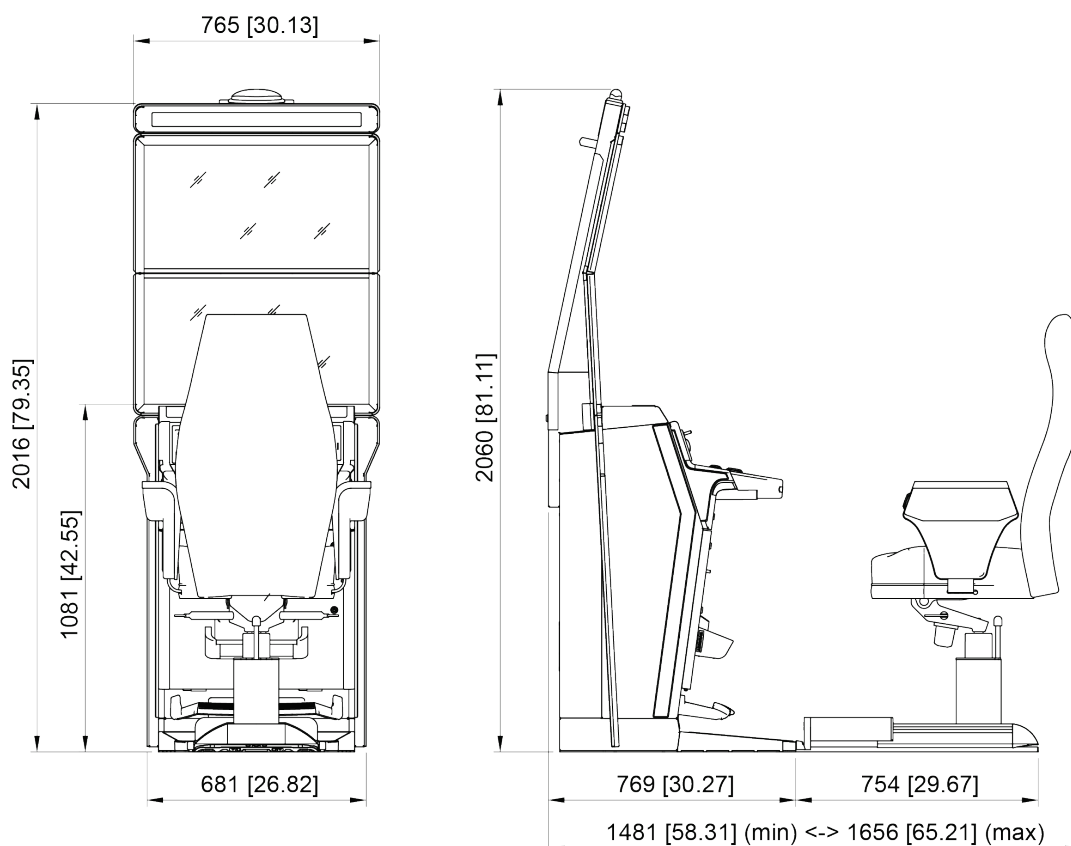

## Technical Features

Symbolic Picture

Symbolic Picture - C37 LOUNGE (optional)

<b>Cabinet Type</b>	Stand (ST)		
<b>Top Light</b>	Game light (horizontal, 3 colours)		
<b>Monitor</b>	With 2 TFT 32" (16:9)		
<b>Cash Handling</b>			
Bill Validator	Ardac Elite, JCM iVIZON-100-SS, JCM UBA-1x-SS, MEI SCNxx (Cashflow)		
Bill Dispenser	NV200 + SmartPayout		
Coin Validator	CONDOR Premier, NRI G-13.mft		
Hopper	Up to 2: Universal MK4		
Ticket Printer	Ithaca EPIC 950, JCM GEN 5		
<b>Player Tracking</b>	Available and customisable		
<b>Mainboard</b>	<b>Platform</b>	<b>Abbr.</b>	<b>Game Content</b>
	FireFox II	FF2	Astra, Impera, NOVO LINE™, Plurius, Pro
	Quno		
<b>Player Panel</b>	With buttons and 12.1" PCAP Touch deck		
<b>Sound</b>	Soundbox UNI		
<b>Multimedia Chair</b>	C37 LOUNGE (optional)		

## Technical Data

<b>Machine Type</b>	FV834
<b>Dimensions in mm [in]</b>	Width: 765 [30.13] Depth: 1481 [58.31] (min) - 1656 [65.21] (max)
Terminal FV834	Depth: 769 [30.27]
LOUNGE Chair C37 (optional)	Depth: 754 [29.67]
Terminal FV834 with Game Light	Height: 2060 [81.11]
Terminal FV834 without Game Light	Height: 2016 [79.35]
<b>Power Supply</b>	230 V / 50 Hz / 1.9 A 120 V / 60 Hz / 3.8 A 100-240 V / 50-60 Hz / 3.8-1.9 A
<b>Power Consumption</b>	350 W
<b>Ambient Temperature</b>	10 – 35° C
<b>Ambient Humidity</b>	30 – 80 % (non-condensing)