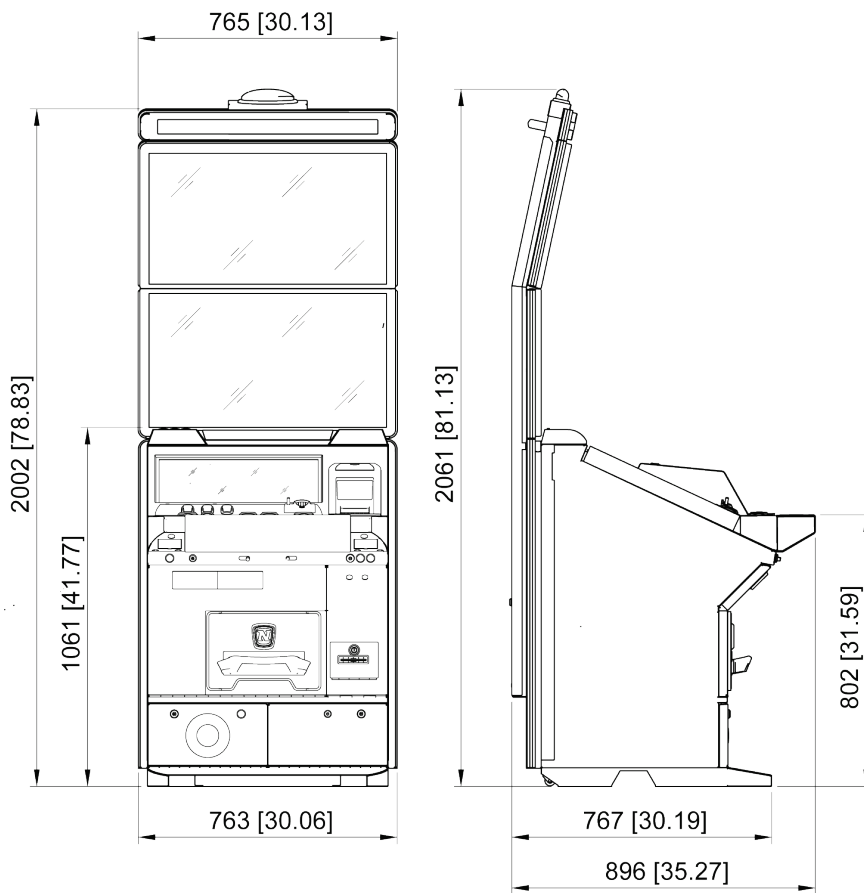

## Technical Features

Symbolic Picture

<b>Cabinet Type</b>	Slant Top (SL)		
<b>Top Light</b>	Game light (horizontal, 3 colours)		
<b>Monitor</b>	1 TFT 22" (16:10) and 2 TFT 32" (16:9)		
<b>Cash Handling</b>			
Bill Validator	JCM iVIZON-100-SS, JCM UBA-1x-SS, MEI SCNxx (Cashflow)		
Coin Validator	NRI G-13.mft		
Hopper	Up to 2: Universal MK4		
Ticket Printer	Ithaca EPIC 950, JCM GEN 5		
<b>Player Tracking</b>	Available and customisable		
<b>Mainboard</b>	<b>Platform</b>	<b>Abbr.</b>	<b>Game Content</b>
	FireFox II	FF2	Impera
<b>Player Panel</b>	With buttons		
<b>Sound</b>	2 full range loudspeakers and 1 subwoofer		
<b>Extra Start Button</b>	Available in the footrest		

## Technical Data

<b>Machine Type</b>	FV680A
<b>Dimensions in mm [in]</b>	Width: 763 [30.06] Depth: 896 [35.27]
With Top Light	Height: 2061 [81.13]
Without Top Light	Height: 2002 [78.83]
<b>Power Supply</b>	230 V / 50 Hz / 1.9 A 120 V / 60 Hz / 3.8 A
<b>Power Consumption</b>	350 W
<b>Ambient Temperature</b>	10 – 35° C
<b>Ambient Humidity</b>	30 – 80 % (non-condensing)