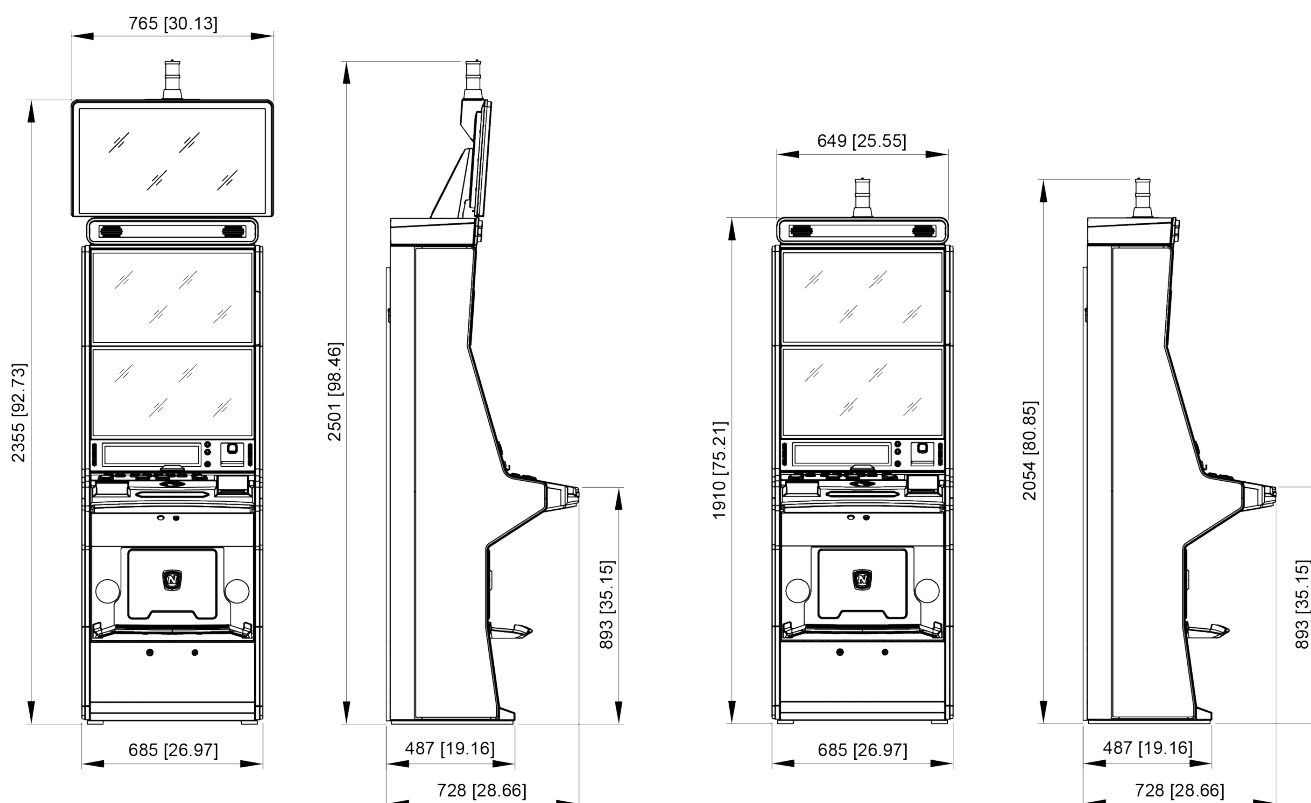

Technical Features

Symbolic Picture

Cabinet Type	Stand (ST)		
Top Light	Without Topper: Candle (vertical, 3 colours) or Classic (vertical, 2 colours) With Topper: Game light (horizontal, 3 colours)		
Topper	With 27" or 32" TFT Monitor		
Monitor	2 TFT 27" (16:9) 1x PCAP Touch		
Cash Handling			
Bill Validator	JCM UBA-1x-SS, JCM iVIZON-100-SS, MEI SCNxx (Cashflow)		
Bill Dispenser	NV200 + Smart Payout, JCM UBA-10-SH2-RC		
Coin Validator	NRI G-13.mft		
Hopper	Up to 2: Universal MK4 With Ticket Printer Ithaca EPIC 950 or JCM GEN 5: only 1 Universal MK4		
Ticket Printer	Ithaca EPIC 950, JCM GEN 5 Betting Terminal: EP802-TMP		
Player Tracking	Available and customisable		
Mainboard	Platform	Abbr.	Game Content
	COOLFIRE™ II-s	CF2S	
	FireFox II	FF2	NOVO LINE™, Prime, Pro
	Novo PCe G-Rex	NPCe	Windows Embedded Standard
	Quono LNX		Linux
Player Panel	With buttons		
Sound	2 full range loudspeakers and 1 subwoofer		

Technical Data

Machine Type	FV637C
Dimensions in mm [in]	Width (without Topper): 685 [26.97] Width (with Topper): 765 [30.13] Depth: 728 [28.66]
With Topper and Top Light Classic	Height: 2501 [98.46]
With Topper and without Top Light	Height: 2355 [92.73]
Without Topper and with Top Light Classic	Height: 2054 [80.85]
Without Topper and without Top Light	Height: 1910 [75.21]
Power Supply	230 V / 50 Hz / 1.8 A
Power Consumption	300 W
Ambient Temperature	10 – 35° C
Ambient Humidity	30 – 80 % (non-condensing)