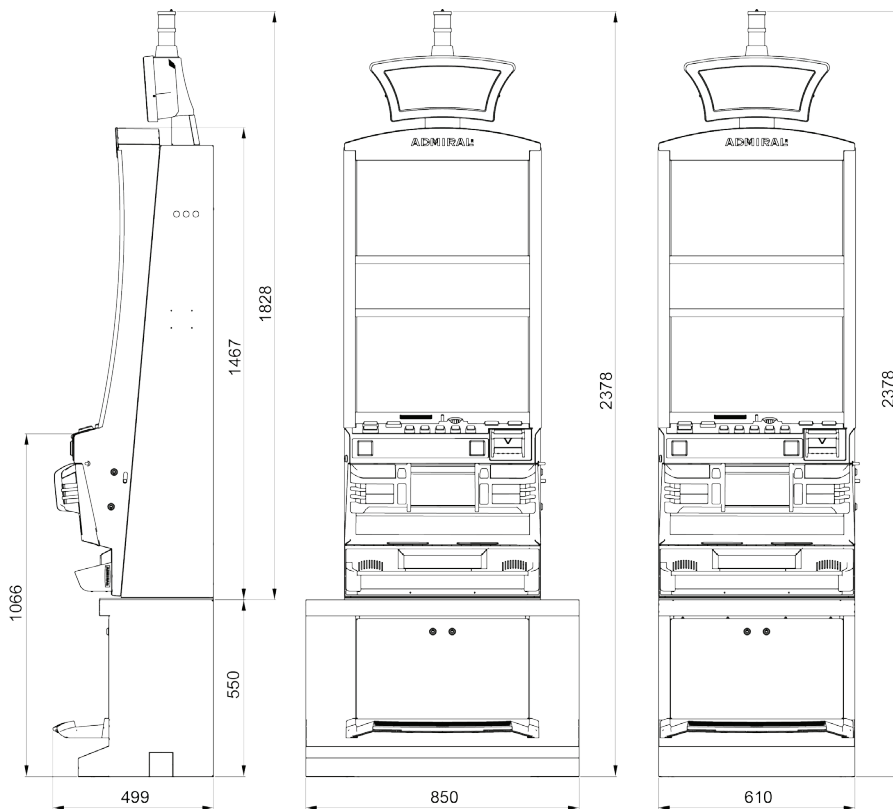

Symbolic Picture

Technical Features

Cabinet Type	Upright (UP)		
Top Light	Candle (vertical, 3 colours) or Classic (vertical, 2 colours)		
Topper	With perspex plate		
Monitor	3 TFT 23.8" (16:9)		
Cash Handling			
Bill Validator	Ardac Elite, Cashcode ONE, JCM iVIZON-100-SS, JCM UBA-1x-SS, MEI SCNxx (Cashflow)		
Bill Dispenser	NV200 + SmartPayout, JCM UBA-10-SH2-RC		
Coin Validator	CONDOR Premier, MC-40, NRI G-13.mft		
Hopper	Up to 2: Universal MK4, WH-3		
Ticket Printer	Ithaca EPIC 950, JCM GEN 5, JCM PayCheck 4		
Player Tracking	Available and customisable		
Mainboard	Platform	Abbr.	Game Content
	COOLFIRE™ II-s	CF2S	
	FireFox	FF	Impera, NOVO LINE™, Octavian, Pro
FireFox II	FF2	Impera, NOVO LINE™, Novo Prime, Octavian, Pro	
Player Panel	With buttons		
Sound	2 full range loudspeakers and 1 subwoofer		
Base	Standard and Casino		

Machine Type	FV610
Dimensions	Width: 610 mm (Standard Base) Width: 850 mm (Casino Base) Depth: 499 mm
Without Base, with Topper and Top Light Classic	Height: 1828 mm
Without Base, without Topper and without Top Light	Height: 1467 mm
Standard or Casino Base	Height: 550 mm
Power Supply	230 V / 50 Hz / 1.6 A 120 V / 60 Hz / 2.5 A
Power Consumption	250 W
Ambient Temperature	10 – 35° C
Ambient Humidity	30 – 80% (non-condensing)