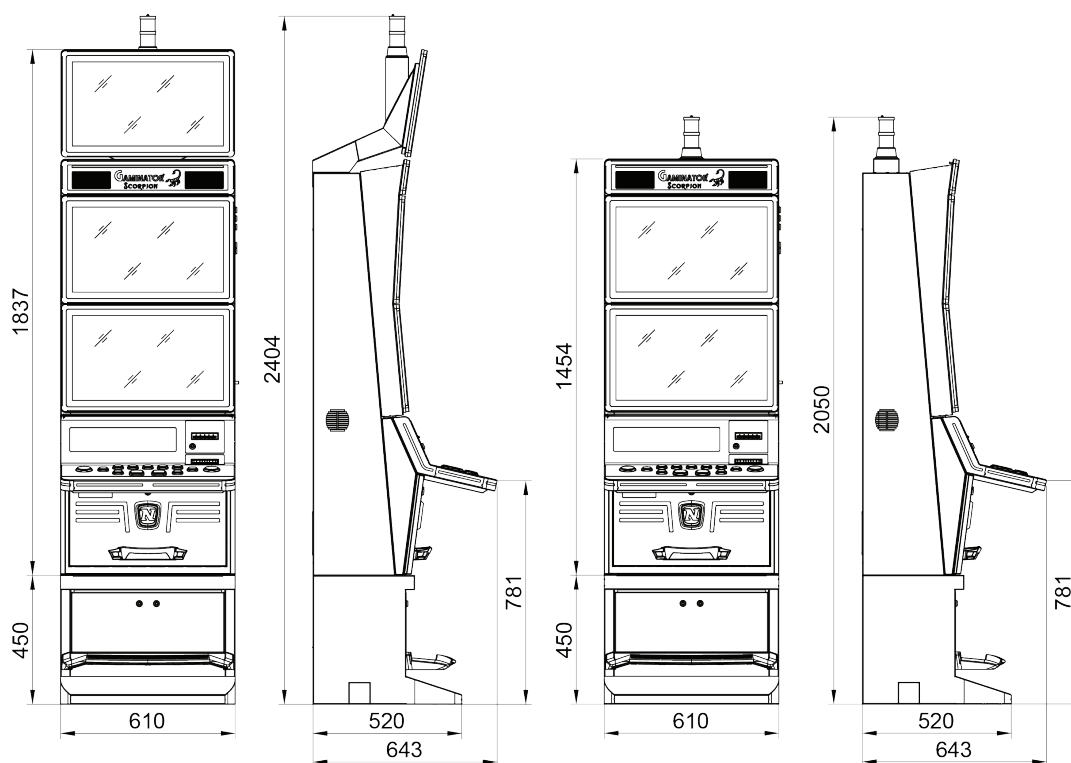

Technical Features

Symbolic Picture

<b>Cabinet Type</b>	Upright (UP)		
<b>Top Light</b>	Candle (vertical, 3 colours) or Classic (vertical, 2 colours)		
<b>Topper</b>	With 23.8" TFT monitor		
<b>Monitor</b>	2 TFT 23.8" (16:9) 1x PCAP Touch		
<b>Cash Handling</b>			
Bill Validator	JCM iVIZON-100-SS, JCM UBA-1x-SS, MEI SCNxx (Cashflow)		
Ticket Printer	Ithaca EPIC 950, JCM GEN 5		
<b>Player Tracking</b>	Available and customisable		
<b>Mainboard</b>	<b>Platform</b>	<b>Abbr.</b>	<b>Game Content</b>
	COOLFIRE™ II-s	CF2S	
	FireFox II	FF2	Impera, NOVO LINE™, Octavian, Plurius, Pro
	Quixant QXi-1600		
	Quno		
<b>Player Panel</b>	With buttons		
<b>Sound</b>	Novo Soundbox and 1 subwoofer		
<b>Base</b>	Standard and Casino		

## Technical Data

<b>Machine Type</b>	FV310
<b>Dimensions</b>	Width: 610 mm (Standard Base) Width: 850 mm (Casino Base) Depth: 643 mm
Without Base, with Topper and Top Light Classic	Height: 1954 mm
Without Base, with Topper and without Top Light	Height: 1837 mm
Without Base, without Topper and without Top Light	Height: 1454 mm
Standard Base	Height: 450 or 550 mm
Casino Base	Height: 450 or 550 mm
<b>Power Supply</b>	230 V / 50 Hz / 1.6 A 120 V / 60 Hz / 2.5 A
<b>Power Consumption</b>	250 W
<b>Ambient Temperature</b>	10 – 35° C
<b>Ambient Humidity</b>	30 – 80 % (non-condensing)