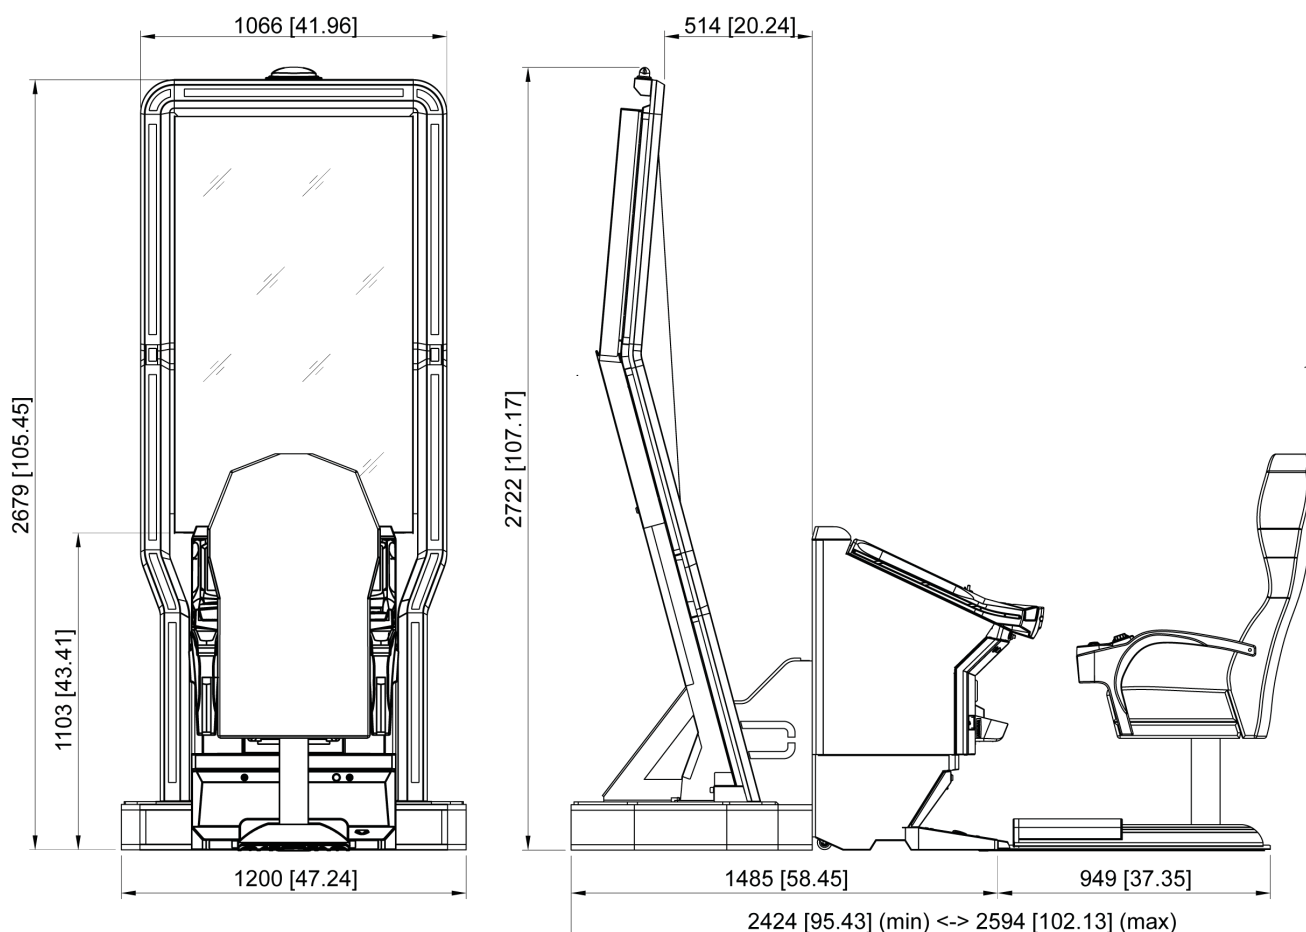

Technical Features

Symbolic Picture - FA880 C20

Symbolic Picture - C13 COBRA

Cabinet Type	Slant Top (SL)
Top Light	Game light (horizontal, 3 colours)
Monitor	1 TFT 65" (16:9)
Indicator Panel	Individual perspex plate with a centred N-LOGO
Base	Available
Gaming Machine	FV880 (for further information see data sheet FV880)
Multimedia Chair	C13 COBRA
Sound	2 full range loudspeakers in the headrest
Volume Regulator	Available in the left armrest
Select Game Button	Available in the left armrest
Extra Start / Take Win Button	Available in the right armrest
Gamble Bet Buttons	Available in the right armrest

Technical Data

Machine Type	FA880 xx C20B: FSC20B, FV880, C13
Dimensions in mm [in]	Width: 1200 [47.24] Depth: 2424 [95.43] (min) Depth: 2594 [102.13] (max)
FSC20 with Game Light	Height: 2722 [107.17]
FSC20 without Game Light	Height: 2679 [105.45]
FSC20 with FV880	Depth: 1485 [58.45]
C13 COBRA Chair	Depth: 949 [37.35]
Power Supply	230 V / 50 Hz / 2.8 A 120 V / 60 Hz / 5.6 A
Power Consumption	450 W
Ambient Temperature	10 – 35° C
Ambient Humidity	30 – 80% (non-condensing)