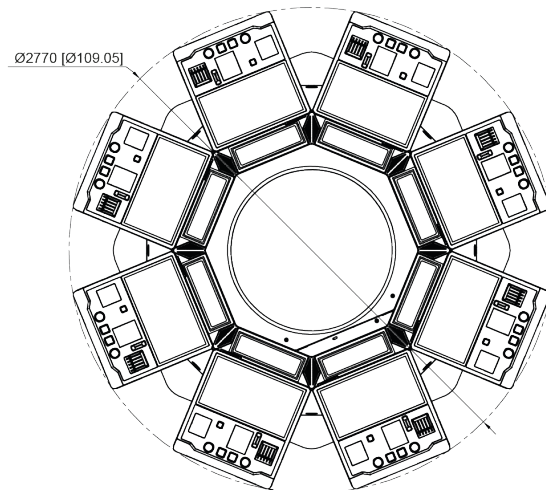

Technical Features

Symbolic Picture

Cabinet Type	Game Table 8 Players (GT)
Mainboard	PC Impera
Gaming Machine	8 Slant Tops FV862 (for further information see data sheet FV862)
Accessories at customer's option	FSC99 Light Gate with 2 TFT 43" (16:9)

Symbolic Picture

Technical Data

Machine Type	FA862
Dimensions	Width: 2770 mm [109.05] Depth: 2770 mm [109.05]
With Light Gate	Height: 2447 mm [96.34]
Without Light Gate	Height: 870 mm [34.27]
Power Supply	230 V~ / 50 Hz / 9,5 A
Power Consumption	2000 W
Ambient Temperature	10–35 °C
Ambient Humidity	30–80% (non-condensing)