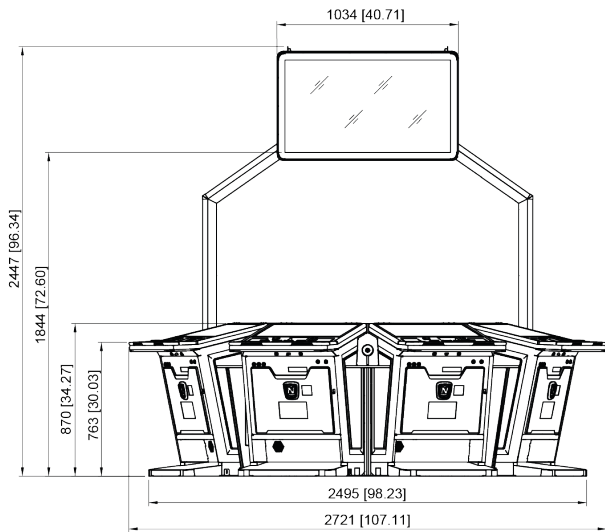

Technical Features

Symbolic Picture

Cabinet Type	Game Table 8 Players (GT)
Mainboard	PC Impera
Gaming Machine	8 Slant Tops FV862 (for further information see data sheet FV862)
Accessories at customer's option	FSC99 Light Gate with 2 TFT 43" (16:9)

Symbolic Picture

Technical Data

Machine Type	FA862
Dimensions	Width: 2770 mm [109.05] Depth: 2770 mm [109.05]
With Light Gate	Height: 2447 mm [96.34]
Without Light Gate	Height: 870 mm [34.27]
Power Supply	230 V~ / 50 Hz / 9,5 A
Power Consumption	2000 W
Ambient Temperature	10–35 °C
Ambient Humidity	30–80% (non-condensing)