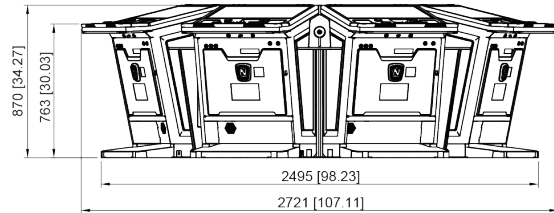

Technical Features

Symbolic Picture

Cabinet Type	Game Table 8 Players (GT)
Mainboard	PC Impera
Gaming Machine	8 Slant Tops FV862 (for further information see data sheet FV862)
Accessories at customer's option	FSC99 Light Gate with 2 TFT 43" (16:9)

Symbolic Picture

Technical Data

Machine Type	FA862
Dimensions	Width: 2770 mm [109.05] Depth: 2770 mm [109.05]
With Light Gate	Height: 2447 mm [96.34]
Without Light Gate	Height: 870 mm [34.27]
Power Supply	230 V~ / 50 Hz / 9,5 A
Power Consumption	2000 W
Ambient Temperature	10–35 °C
Ambient Humidity	30–80% (non-condensing)