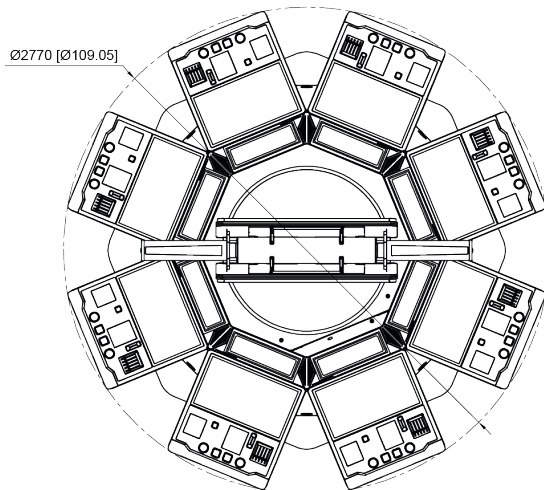

Technical Features

Symbolic Picture

Cabinet Type	Game Table 8 Players (GT)
Mainboard	PC Impera
Gaming Machine	8 Slant Tops FV862 (for further information see data sheet FV862)
Accessories at customer's option	FSC99 Light Gate with 2 TFT 43" (16:9)

Symbolic Picture

Technical Data

Machine Type	FA862
Dimensions	Width: 2770 mm [109.05] Depth: 2770 mm [109.05]
With Light Gate	Height: 2447 mm [96.34]
Without Light Gate	Height: 870 mm [34.27]
Power Supply	230 V~ / 50 Hz / 9,5 A
Power Consumption	2000 W
Ambient Temperature	10–35 °C
Ambient Humidity	30–80% (non-condensing)